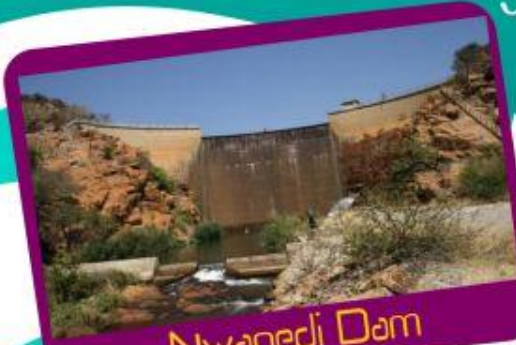

Shango la vhuḍi

Vendaland Tour Guide

www.vendaland.org

Nandoni Dam

Thohoyandou

Phiphidi Waterfalls

Tshakhuma Fruit Market

Khoroni Casino/Hotel

Tshivhase Tea Plantation

Hendrick Verwoerd Tunnels

www.vendaland.org

Shango la vhudi

Vendaland Tour Guide

www.vendaland.org

Nwanedi Dam

Dzata Museum