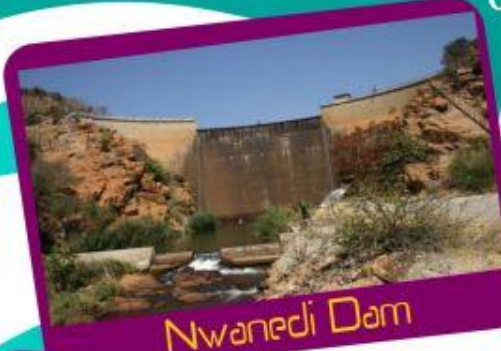

Shango la vhudi

Vendaland Tour Guide

www.vendaland.org

Nwanedi Dam